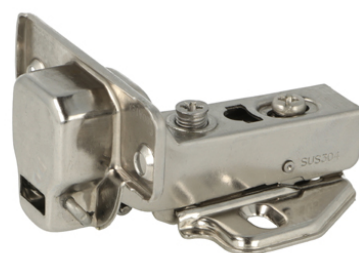

PRODUCT SHEET

Description:

Soft Closing Hinge SS304, "C", $\varnothing$ 35mm,Clip-On,H=0,Plate F/Wood Screws, Inset Doors, 100 Degree, Cup cc.:48mm,Mounting Plate, F/Wood Screws, H:0mm,No Name Plate,Hydraulic Plastic Pump

Item number:

15.03.770-0

Units	Box	Carton	HS Code	Barcode
Pcs.	1	200	8302100090	
				5704866442206

SISO A/S

Mileparken 11
DK-2740 Skovlunde
Denmark
VAT: DK 24786013

Phone +45 45 830 900

www.siso.dk
siso@siso.dk

Danske Bank
Nytorv Branch
Copenhagen
SWIFT: DABADKKK

Account no.
4180 3112 112936
IBAN Account
DK7230003112112936