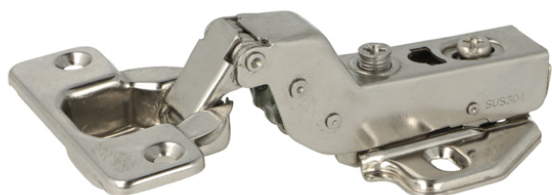

PRODUCT SHEET

Description:

Soft Closing Hinge SS304, "C", \varnothing 35mm,Clip-On,H=0,Plate F/Wood Screws, Inset Doors, 100 Degree, Cup cc.:48mm,Mounting Plate, F/Wood Screws, H:0mm,No Name Plate,Hydraulic Plastic Pump

Item number:

15.03.770-0

Units	Box	Carton	HS Code	Barcode
Pcs.	1	200	8302100090	
				5704866442206

SISO A/S

Mileparken 11
DK-2740 Skovlunde
Denmark
VAT: DK 24786013

Phone +45 45 830 900

www.siso.dk
siso@siso.dk